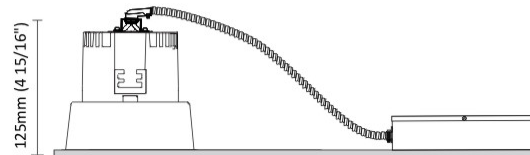

GENERAL

Series: Dixit
Subseries: Dixit RA8
Brand: Ivela
Division: Architectural
Mounting Type: Recessed
Mounting Location: Ceiling
Subcategory: Downlight

PHYSICAL

Shape: Round
Diameter (mm): 96
Diameter (in): 3 3/4
Height (mm): 85
Height (in): 3 3/8
Min. Recessing Depth (mm): 125
Min. Recessing Depth (in): 4 15/16
Light Distribution: Direct
Weight (kg): 0.3
Weight (lbs): 0.66
Diffuser: Clear Polycarbonate
Fixture Finish: MWH
Fixture Material: Aluminum Die Cast
Cut-out Measurements: 92mm / 3 5/8"

ELECTRICAL

Lamp Type: LED
Total Output Wattage (W): 5.5 / 8.5
Dimming: Tri-Mode (Non-Dimming and Phase Dimming (120Vac only) and 0-10V Dimming)
Driver Included: No
Driver Location: Recessed Housing
Driver Type: Constant Current - Universal
Driver Class: Class 2
Input Voltage (V): 120 - 277
Constant Current (MA): 350 / 500

LED

Number of LEDs: 1
Color Temperature (°K): 2700 / 3000
Max. Delivered Lumen (lm): 501 / 638
CRI: >90 CRI
Efficiency (%): 87.7
Lamp Life (hrs): 50000
Upon Request: 3500K upon request

OPTICAL

Optic°: 26
Beam Angle: Symmetric
Adjustability: Fixed
Upon Request: Optic 45° (mirror-metallized) / 65° (white)

RATINGS AND CERTIFICATIONS

Certified By: Certified for North American Standards
IP rating: IP44
IK Rating: IK08