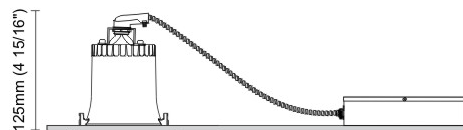

#### RATINGS AND CERTIFICATIONS

Certified By: Certified for North American Standards \_\_\_\_\_  
 IP rating: IP43 \_\_\_\_\_

103mm (4 1/16")

103mm (4 1/16")

Ø96mm  
(3 3/4")