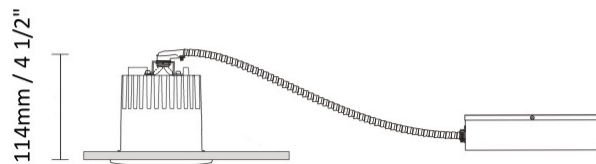

Ø 70mm (2 3/4")