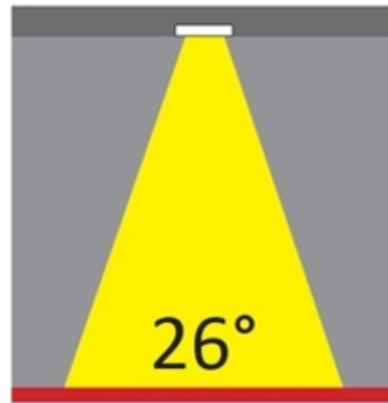

DIXIT RA8 RECESSED

A56069-

PROJECT	
TYPE	
SPECIFIER	
QUANTITY	
DATE	

	DP	DV	
Dimming	Phase	0-10V	
Color Temperature	27K 2700K	30K 3000K	35K 3500K 40K 4000K
			K°

Order Example **K°**
L5XXXXXX-DV-30K
0-10V 3000K