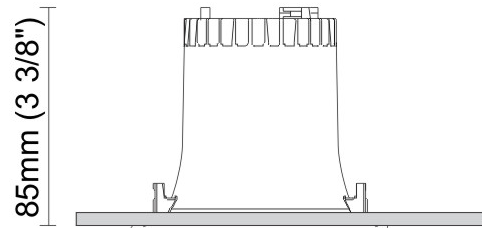

GENERAL

Series: Dixit _____
Subseries: Dixit RA8 _____
Brand: Ivela _____
Division: Architectural _____
Mounting Type: Recessed _____
Mounting Location: Ceiling _____
Subcategory: Downlight _____

PHYSICAL

Shape: Round _____
Diameter (mm): 103 _____
Diameter (in): 4 1/16 _____
Height (mm): 85 _____
Height (in): 3 3/8 _____
Min. Recessing Depth (mm): 125 _____
Min. Recessing Depth (in): 4 15/16 _____
Light Distribution: Direct _____
Weight (kg): 0.3 _____
Weight (lbs): 0.66 _____
Diffuser: Clear Polycarbonate _____
Fixture Finish: MWH _____
Fixture Material: Aluminum Die Cast _____
Cut-out Measurements: 96mm / 3 3/4" _____

ELECTRICAL

Lamp Type: LED _____
Total Output Wattage (W): 9 / 12 _____
Dimming: Tri-Mode (Non-Dimming and Phase Dimming (120Vac only) and 0-10V Dimming) _____
Driver Included: No _____
Driver Location: Recessed Housing _____
Driver Type: Constant Current - Universal _____
Driver Class: Class 2 _____
Input Voltage (V): 120 - 277 _____
Constant Current (MA): 250 / 350 _____

LED

Number of LEDs: 1 _____
Color Temperature (°K): 2700 / 3000 _____
Max. Delivered Lumen (lm): 1096 / 1447 _____
CRI: >90 CRI _____
Efficiency (%): 73 _____
Lamp Life (hrs): 50000 _____
Upon Request: 3500K upon request _____

OPTICAL

Optic°: 26 _____
Adjustability: Fixed _____

RATINGS AND CERTIFICATIONS

Certified By: Certified for North American Standards _____
IP rating: IP43 _____

103mm (4 1/16")

103mm (4 1/16")

Ø96mm
(3 3/4")